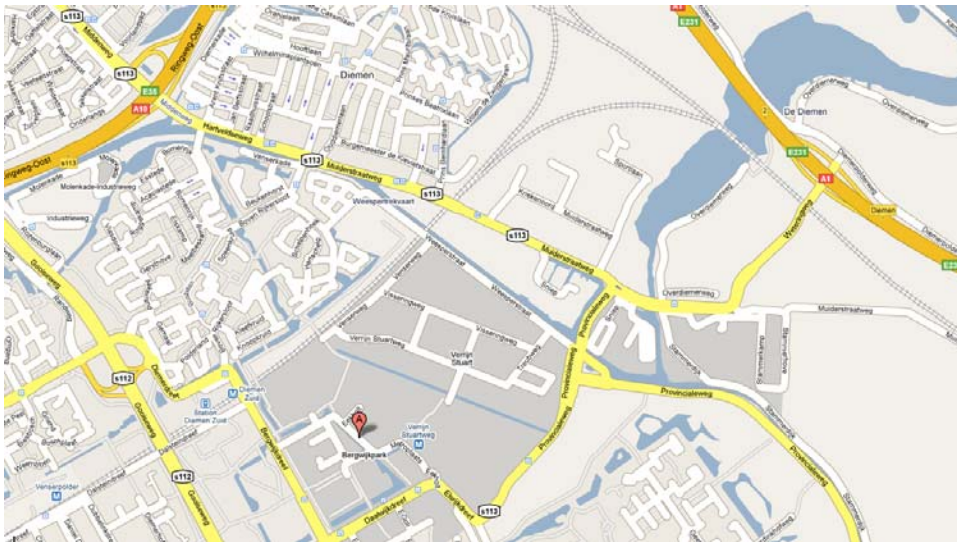

Directions to Icemedi

Icemedi is situated in Diemen-Zuid and is easily accessible by car or public transportation.

Contact information Icemedi

ICEMEDIA B.V.

Eekholt 40, 1112 XH Diemen

P.O. Box 12534 1100 AM Amsterdam Z.O.

The Netherlands

Phone: +31 (0)20 4160 137

Fax: +31 (0)20 4160 138

Directions - by car

From the Ring Amsterdam A10:

- take the exit S112 to Diemen Zuid
- turn left at the traffic lights in the direction of Diemen at the end of the exit
- then directly take the next exit right in the direction of Diemen Zuid
- at the end of the exit turn right at the traffic lights
- follow the road and turn left after the viaduct
- after the first bend you will find Icemedi at Eekholt 40

You can park your car at the parking area in front of Icemedi.

Directions – by public transportation

From Amsterdam

From Amsterdam you'll take the subway line 53 in the direction of Gaasperplas. Get off at the subway stop Verrijn Stuartweg.

From Utrecht

From Utrecht take the train to Amsterdam Amstel. At Amsterdam Amstel take the subway line 53 to Gaasperplas. Get off at the subway stop Verrijn Stuartweg.

From Verrijn Stuartweg walk towards the headquarters of Praxis. After 50 meters you'll find the entrance of Eekholt 40 at your right.